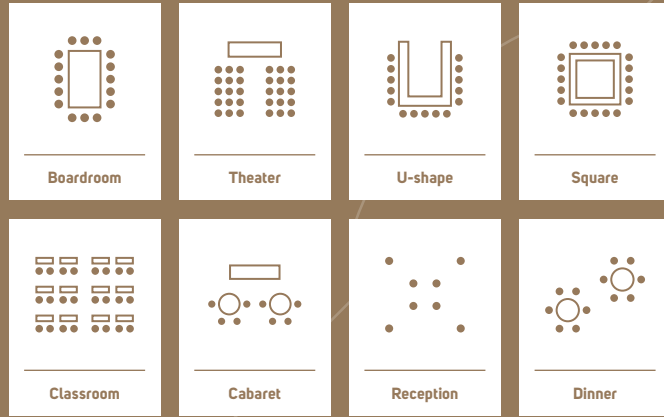

## Enjoy a wide range of possibilities:

- 11 innovative and flexible meeting rooms
- 4 boardrooms
- Corendon Cinema
- Mondri Skybar 747
- Boeing 747
- Events under the Boeing 747

Equipped with modern amenities and natural daylight, our meeting rooms are thoughtfully designed to ensure the success of your events and the view of a Boeing 747 will bring your event to the next level.

# Meeting rooms capacity and layouts

	m <sup>2</sup>	Boardroom	Theater	U-shape	Square	Classroom	Cabaret	Reception	Dinner
<b>Foyer</b>	-	-	-	-	-	-	-	-	-
<b>1</b>	43	12	32	14	18	12	12	32	18
<b>2</b>	77	20	65	24	24	24	20	60	30
<b>3</b>	77	20	65	24	24	24	20	60	30
<b>4</b>	77	20	65	24	24	24	20	60	30
<b>5</b>	77	20	65	24	24	24	20	60	30
<b>6</b>	77	20	65	24	24	24	20	60	30
<b>7</b>	43	12	32	14	18	12	12	32	18
<b>8</b>	19,5	8	15	-	-	-	-	-	8
<b>9</b>	19,5	8	15	-	-	-	-	-	8
<b>10</b>	19,5	8	15	-	-	-	-	-	8
<b>11</b>	19,5	8	15	-	-	-	-	-	8