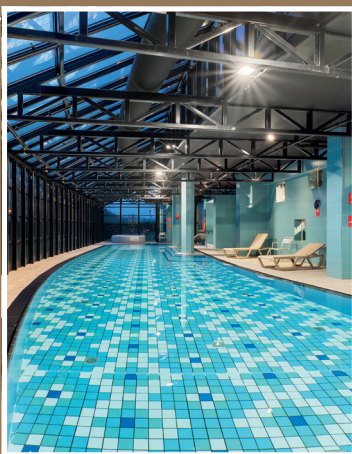

Meetings & events

Our meeting rooms all drenched in daylight offer the perfect setting for gatherings, complemented by outdoor spaces near our iconic outdoor Boeing 747. With 470 parking spots and the largest Tesla charging station in the Netherlands. We are your gateway to a seamless travel experience.

Hotel services

Facilities:

- 24/7 reception
- Free wifi
- Luggage storage
- ATM
- 470 parking spots
- Large Tesla charging station

Guest amenities:

- Bazar 24/7 lobby shop
- Bicycle rental
- Purchase of sightseeing tickets
- Mediterranean All You Can Eat buffet
- Bar & Bistro with coffee corner by Starbucks
- Mondri SkyBar 747
- Corendon Cinema
- Daily tours in our Boeing 747 *(small charge)*

Relaxation and wellness facilities:

- Spa including swimming pool, Finnish sauna, steam bath, massages, and beauty treatments *(extra charge)*
- 24/7 Fitness center

Meeting and event facilities:

- 7 meeting rooms & 4 boardrooms with AV equipment

Environmental-friendly:

- Certified Green Key Gold hotel

Restaurants

Indulge in a culinary adventure with our variety of dining options, from our Mediterranean All You Can Eat buffet, to our International Bar and Bistro and for Caribbean-inspired cuisine and stunning airport views, visit the Mondri SkyBar 747.

For **reservations** more than 10 rooms and meeting & events, please **send your request** to sales@corendonhotels.com.