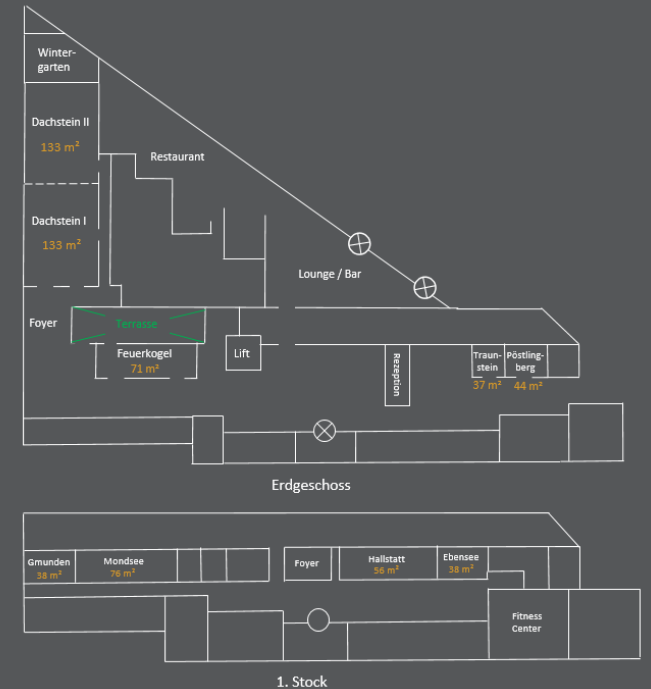

TRAUNSTEIN

space: 25m²

length: 5,1m

width: 4,7m

height: 2,75m

location: ground floor

Square
12 persons

Cocktail
15 persons

Parliament
9 persons

U-Shape
10 persons

Theatre
18 persons