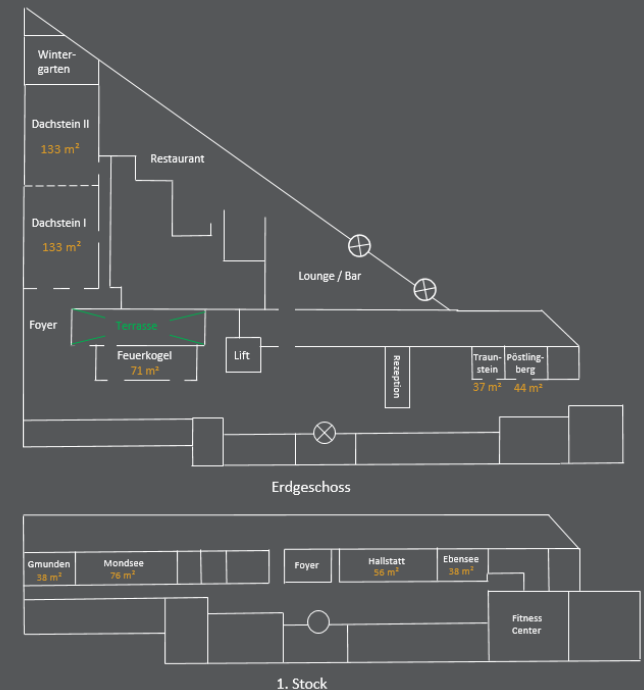

# DACHSTEIN 1

space: 133m<sup>2</sup>

length: 12,5m

width: 10,6m

height: 3,1m

location: ground floor

Round Tables  
72 persons

Cocktail  
100 Personen

# DACHSTEIN 2

space: 133m<sup>2</sup>

length: 12,5m

width: 10,6m

height: 3,1m

location: ground floor

Round Tables  
72 persons

Cocktail  
100 Personen