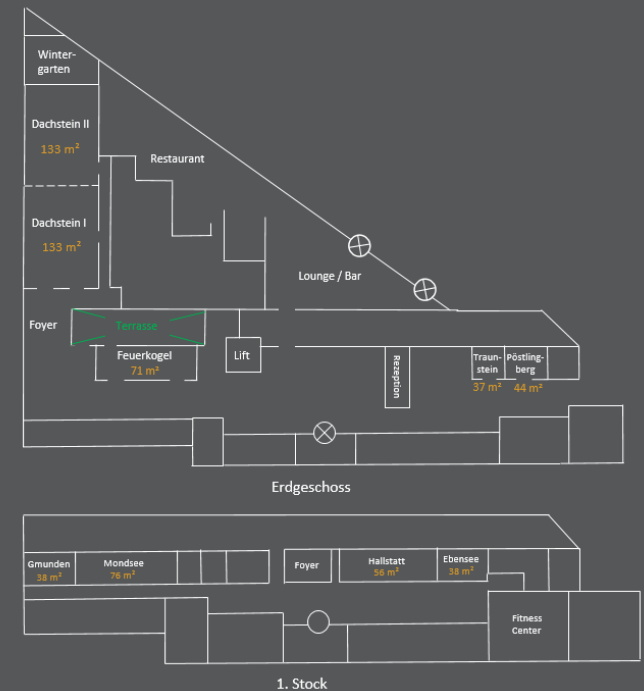

DACHSTEIN 2

space: 133m²

length: 12,5m

width: 10,6m

height: 3,1m

location: ground floor

Round Tables
72 persons

Cocktail
100 Personen

Parliament
84 persons

U-shape
32 persons

Theatre
112 persons