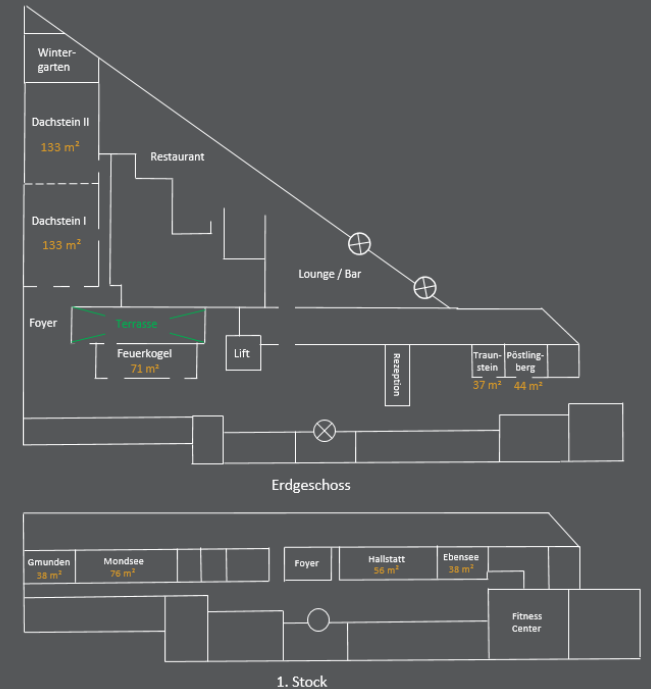

# FEUERKOGEL / MONDSEE

space: 76m<sup>2</sup>

length: 14,5m

width: 5,2m

height: 2,75m

location:

ground floor / 1st floor

Runde Tables  
32 persons

Cocktail  
50 persons

Parliament  
48 persons

Square  
36 persons

U-Shape  
30 persons

Theatre  
71 persons

# TRAUNSTEIN

space: 25m<sup>2</sup>

length: 5,1m

width: 4,7m

height: 2,75m

location: ground floor

Square  
12 persons

Cocktail  
15 persons