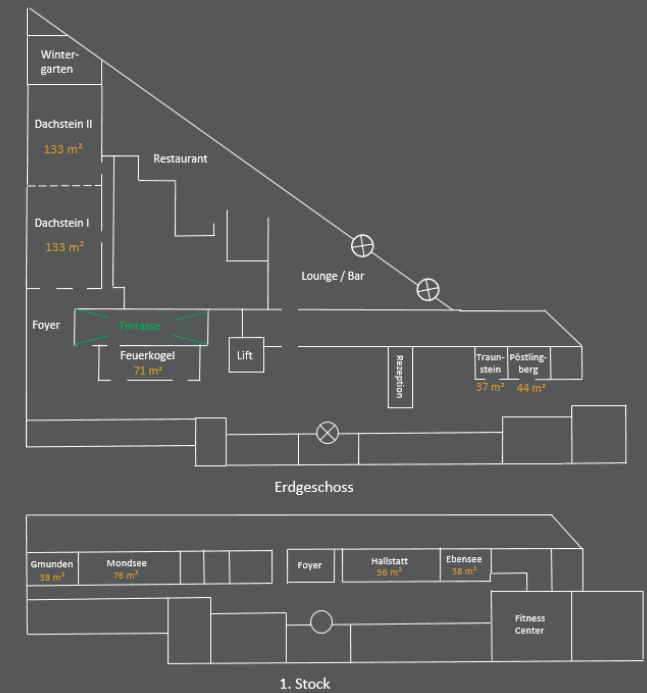

EBENSEE

space: 38m²

length: 7,2m

width: 5,2m

height: 2,75m

location: 1st floor

Square
16 persons

Cocktail
20 persons

Parliament
15 persons

U-Shape
14 persons

Theatre
25 persons