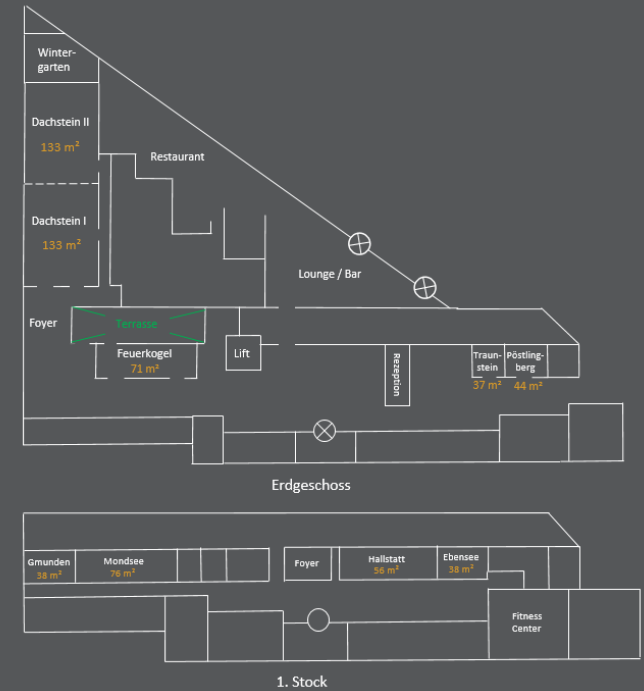

HALLSTATT

space: 56m²

length: 11m

width: 5,2m

height: 2,75m

location: 1st floor

Square
24 persons

Cocktail
35 persons

Parliament
30 persons

U-Shape
24 persons

Theatre
50 persons