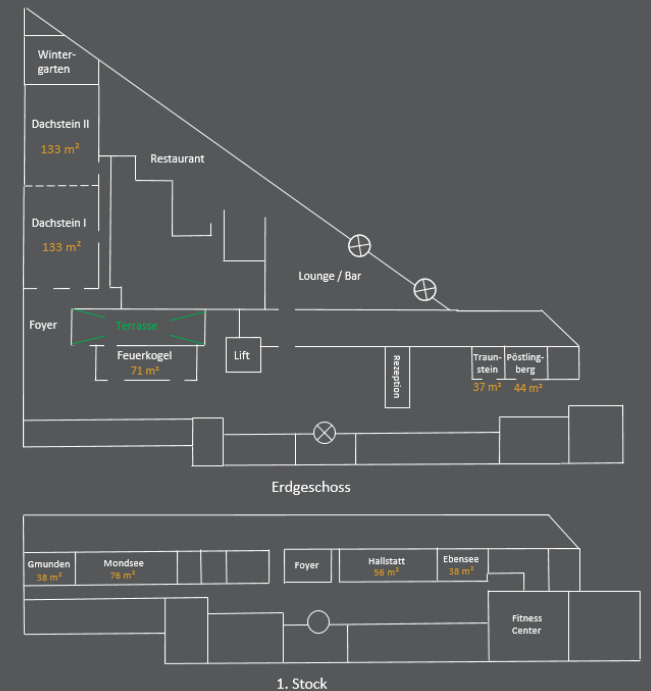

PÖSTLINGBERG

space: 44m²

length: 9,2m

width: 4,7m

height: 2,75m

location: ground floor

Cocktail
25 persons

Parliament
27 persons

Square
20 persons

U-Shape
20 persons

Theatre
43 persons