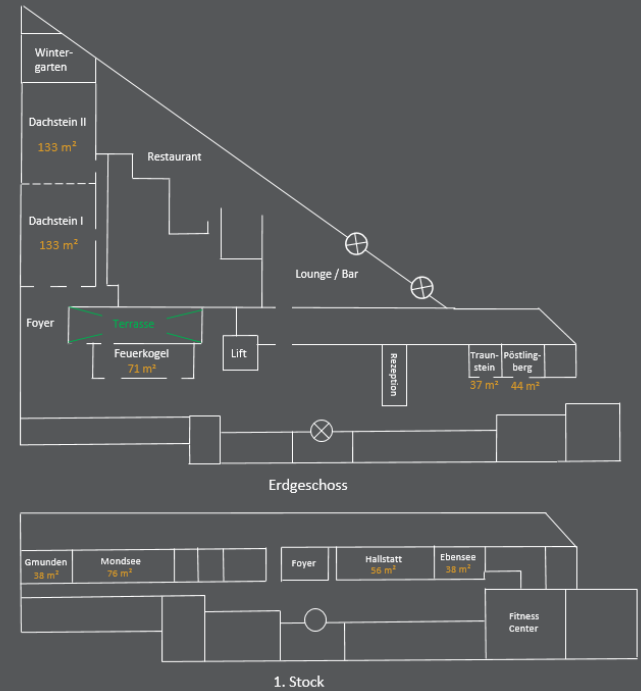

GMUNDEN

space: 38m²

length: 7,2m

width: 5,2m

height: 2,75m

location: 1st floor

Square
16 persons

Cocktail
20 persons

Parliament
15 persons

U-Shape
14 persons

Theatre
25 persons