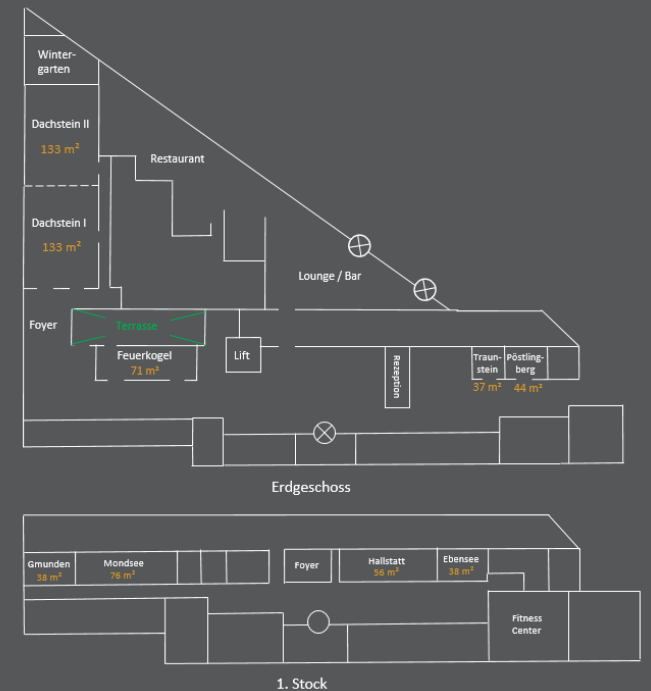

# DACHSTEIN 1+2

space: 266m<sup>2</sup>

length: 25,3m

width: 10,6m

height: 3,1m

location: ground floor

Round Tables  
160 persons

Cocktail  
200 persons

# DACHSTEIN 1

space: 133m<sup>2</sup>

length: 12,5m

width: 10,6m

height: 3,1m

location: ground floor

Round Tables  
72 persons

Cocktail  
100 Personen