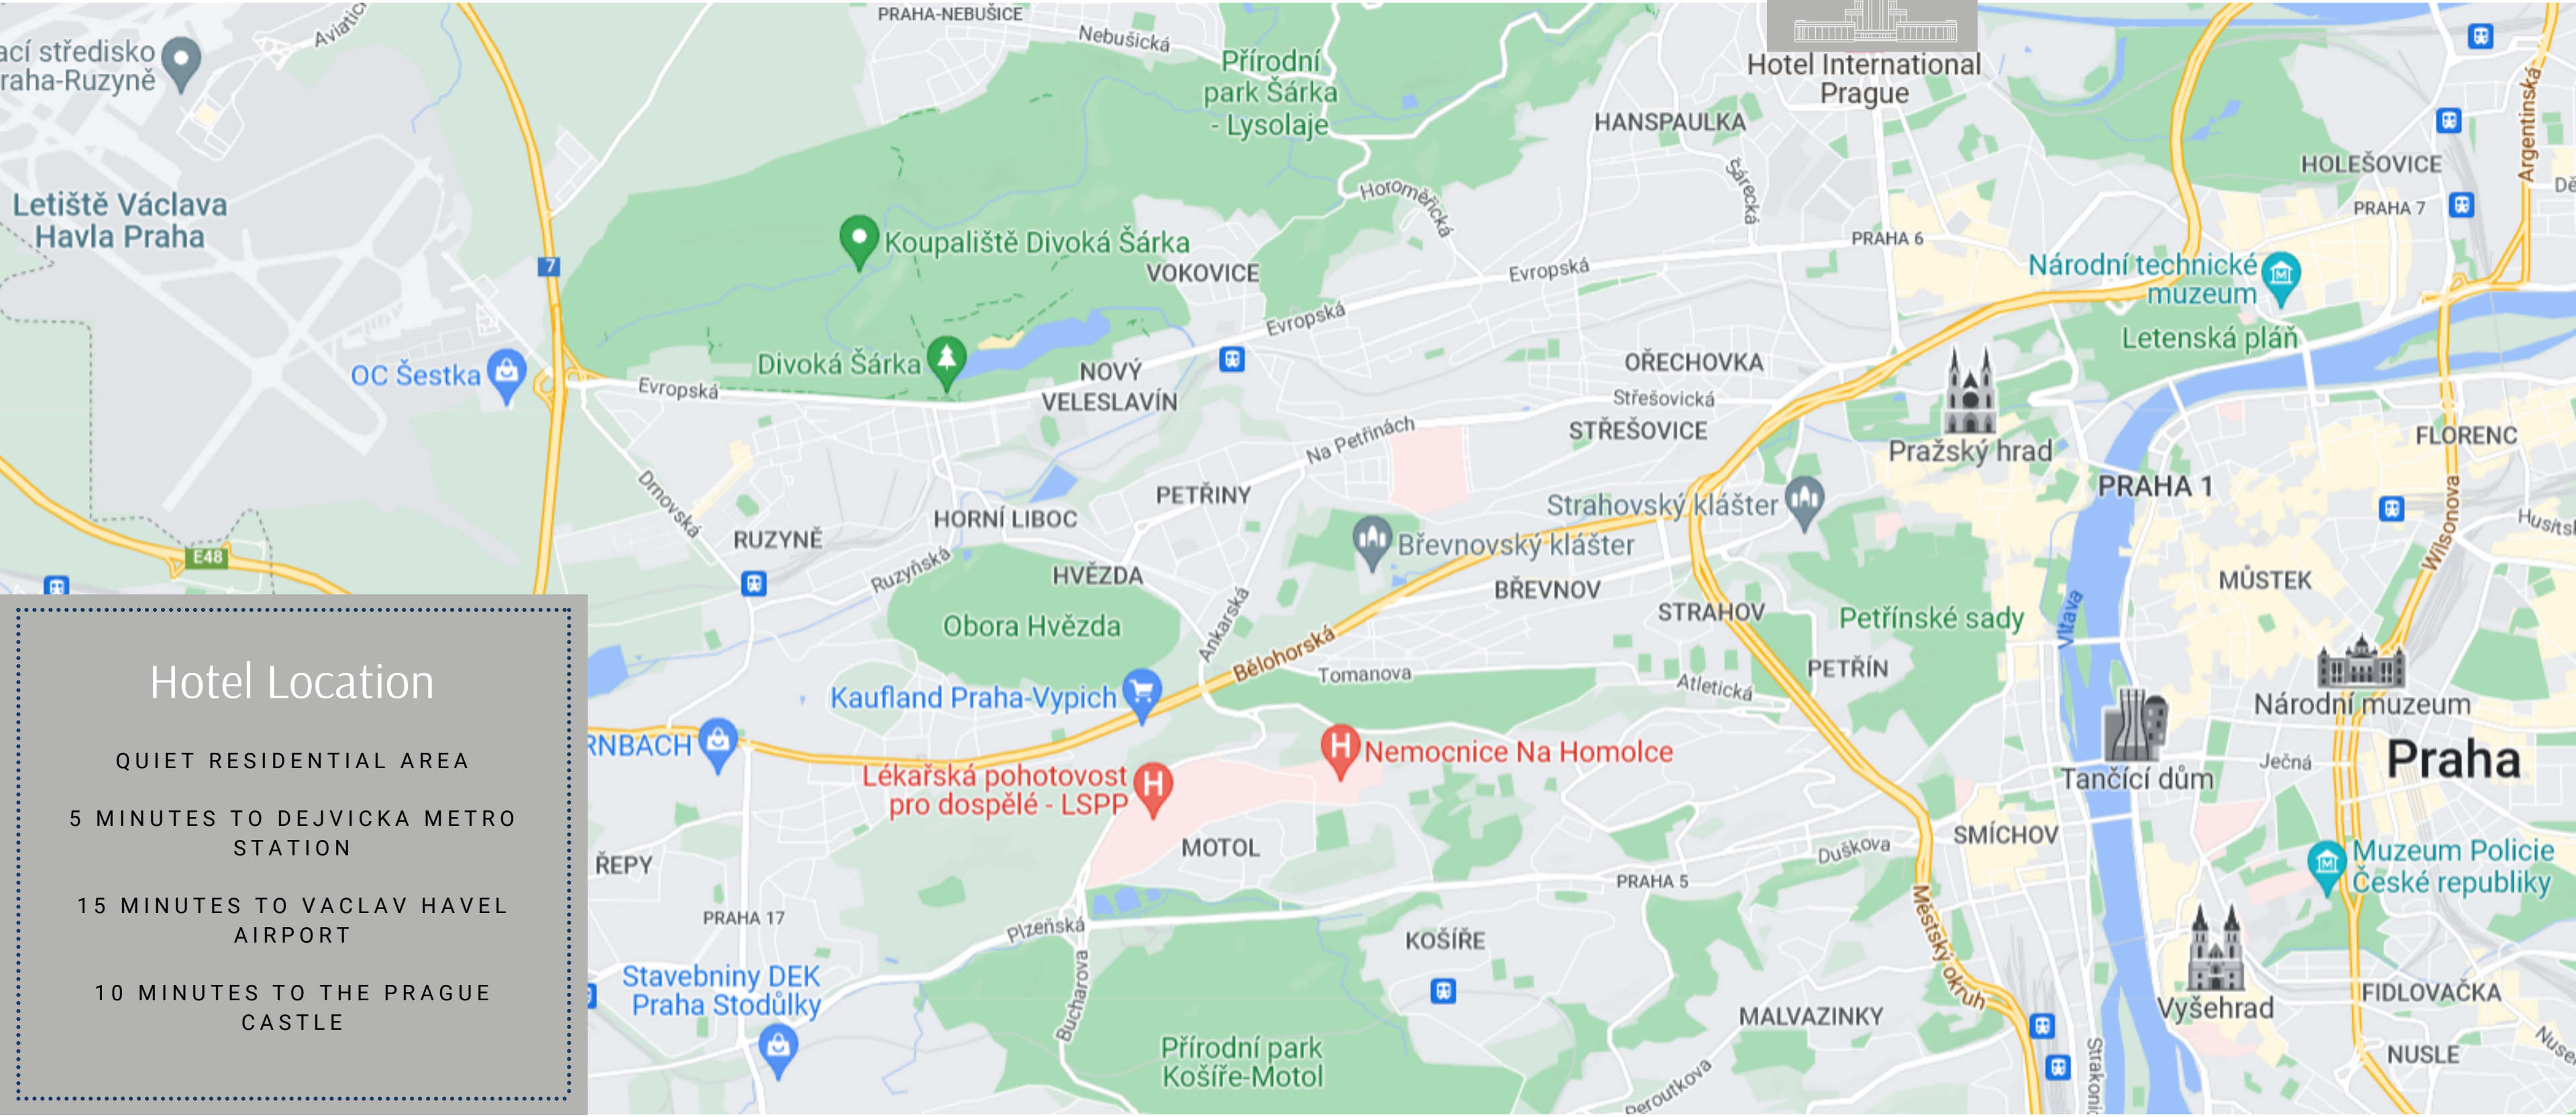

AT YOUR SERVICE ANYTIME

UNFORGETTABLE PRAGUE EXPERIENCE

HOTEL INTERNATIONAL PRAGUE

INTERNATIONALPRAGUE.CZ

Hotel Location

- QUIET RESIDENTIAL AREA
- 5 MINUTES TO DEJVICKA METRO STATION
- 15 MINUTES TO VACLAV HAVEL AIRPORT
- 10 MINUTES TO THE PRAGUE CASTLE