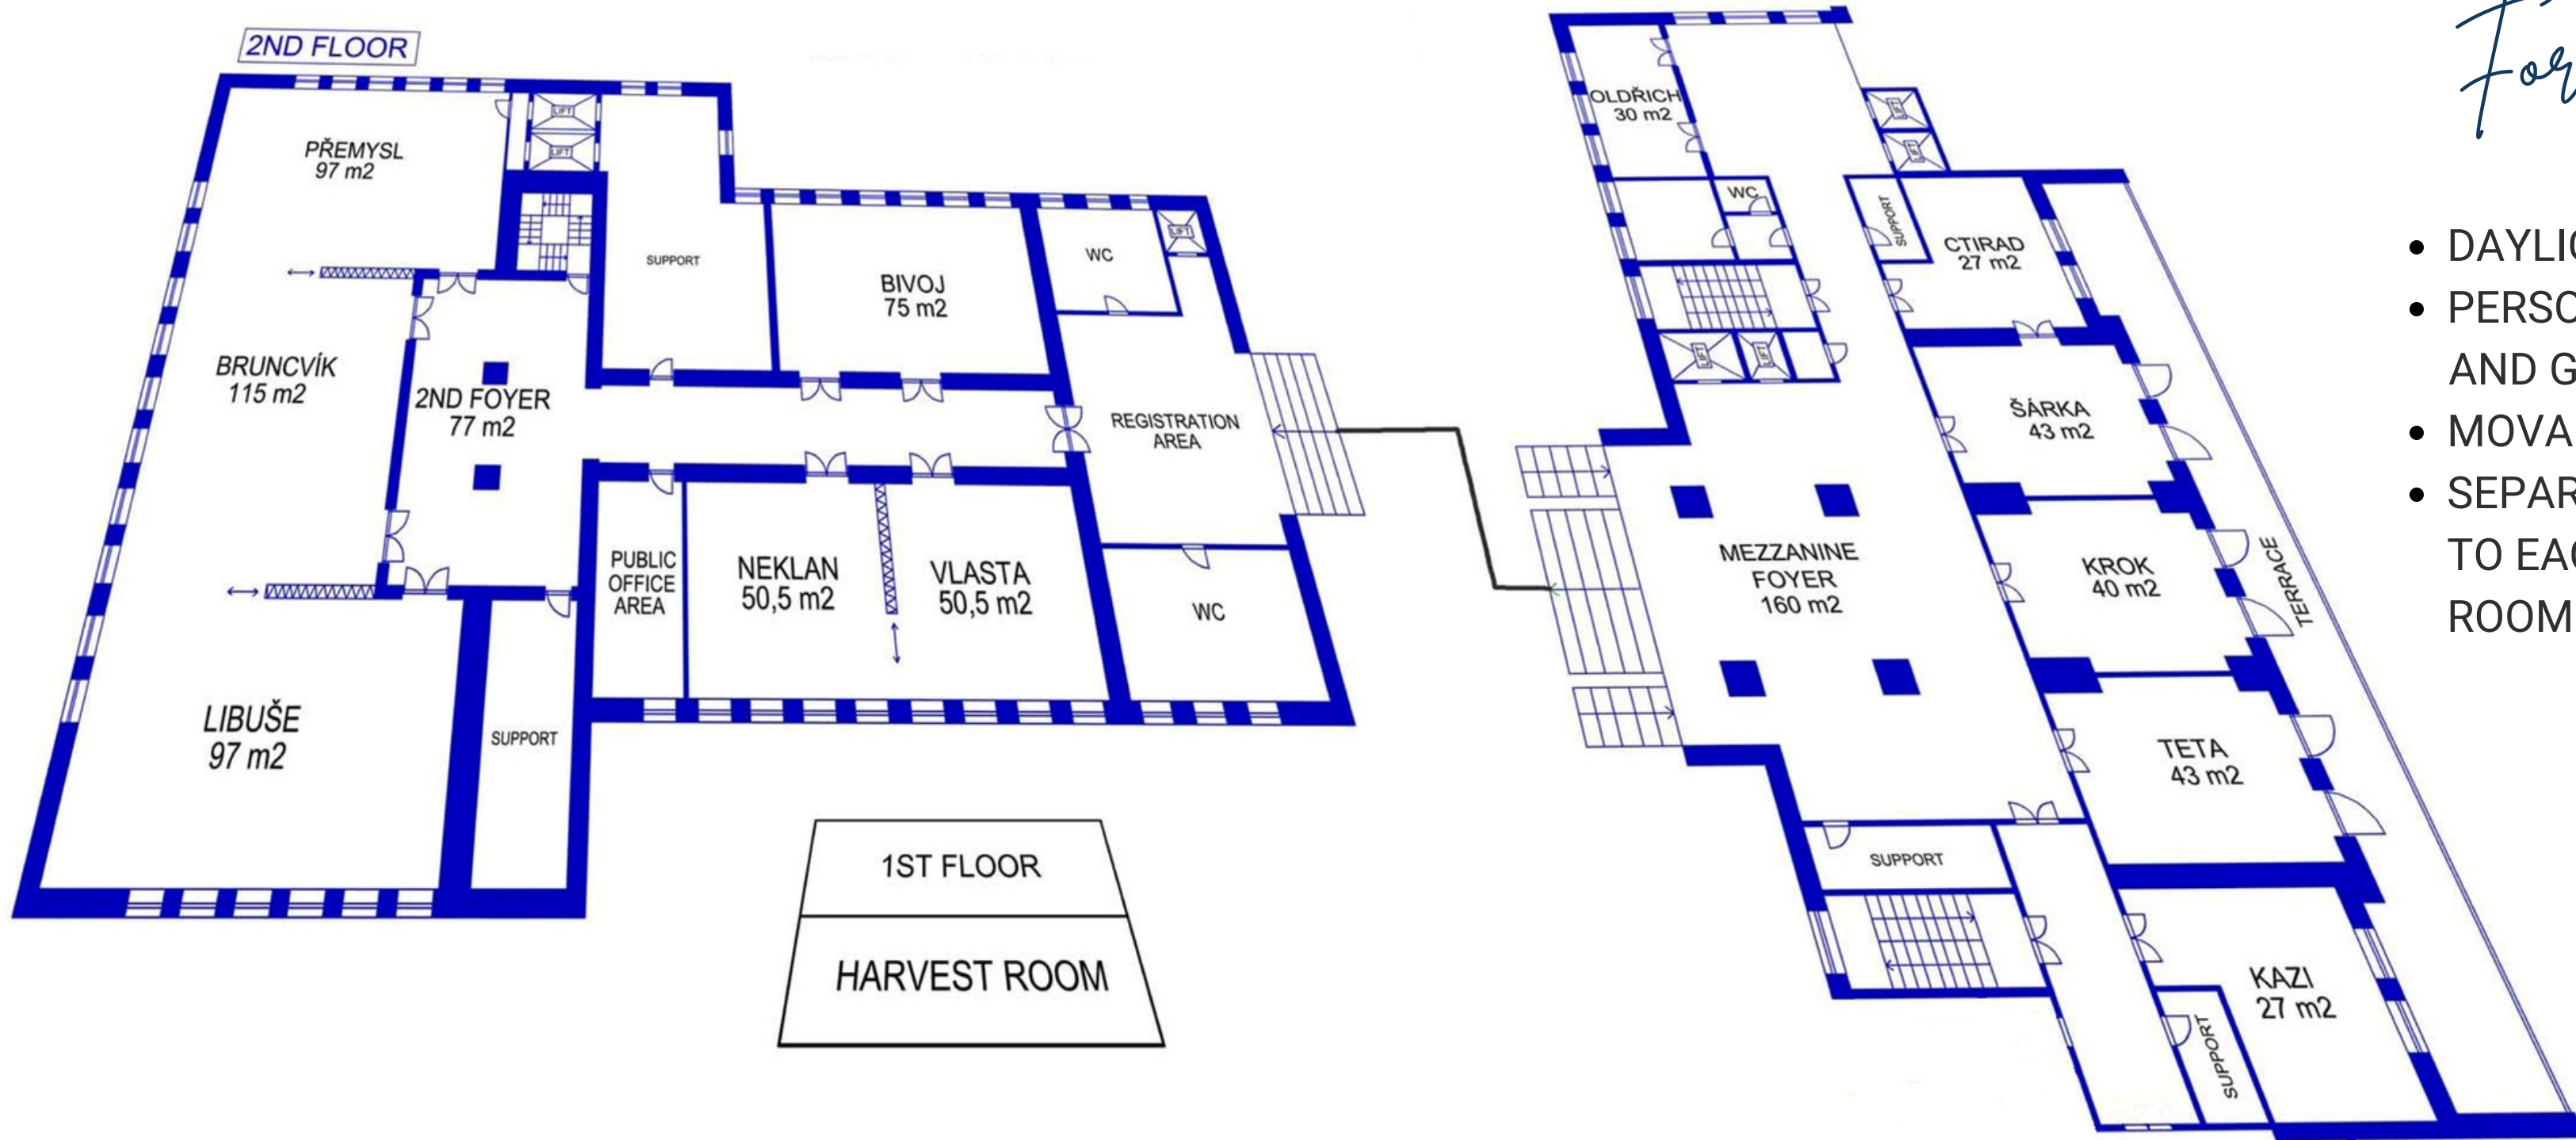

Bathtub

Hairdryer

TV with international channels

Free Wi-Fi connection

Coffee & tea making facilities

Bathrobe and slippers

SUITE

Tower rooms, magnificent view

- INCREDIBLE ACOUSTICS
- 5M HIGH CEILING
- DAYLIGHT
- ACCESS FROM THE DIFFERENT SIDES
- COFFEE BREAK OUTSIDE
- KITCHENS CLOSE TO THE CONFERENCE FACILITIES

BREAKOUT ROOMS

For all needs

- DAYLIGHT
- PERSONAL PARKING AND GARDEN
- MOVABLE WALLS
- SEPARATE ENTRANCE TO EACH BREAKOUT ROOM

MEETING ROOMS CAPACITIES

	Reception	Theatre	Class room	Board room	Banquet	U-shape	Cabaret	Dimension (m)	Height (m)	Area (m ²)
GARDEN+TERRACE	650	x	x	x	200	x	180	26.20 x 20.50	x	500
GROUND FLOOR										
CONGERSS HALL	450	400	240	80	260	80	180	13.70 x 26.90	5.8	367
C.H. with stage	400	360	200	60	220	60	140	13.70 x 26.90	5.8	367
GALLERY	100	x	x	x	x	x	x	15.60 x 6.60		101
MEZZANINE										
CTIRAD	20	15	12	12	12	15	10	4.20 x 6.70	3.57	27
ŠÁRKA	25	25	18	12	24	18	18	5.60 x 7.60	3.52	43
KROK	25	25	18	14	24	18	18	5.60 x 7.60	3.53	40
TETA	29	29	20	14	24	18	18	5.60 x 7.60	3.52	43
KAZI	20	20	12	12	12	15	10	4.90 x 6.90	3.56	27
JITKA	30	25	20	14	24	18	18	6.60 x 7.00	3.45	45
BŘETISLAV	15	12	10	12	10	15	10	4.30 x 7.50	3.55	30
FOYER 1st FLOOR	150							9.20 x 16.00		160
2ND FLOOR										
VLASTA (V)	45	35	25	15	27	25	24	6.60 x 7.60	3.35	50
NEKLAN (N)	45	35	25	15	27	25	24	6.60 x 7.60	3.35	50
N+V	90	70	50	30	55	42	50	6.50 x 15.40	3.35	100
BIVOJ	70	50	40	28	50	30	45	6.50 x 11.40	3.35	75
LIBUŠE (L)	90	90	60	30	60	40	40	7.20 x 13.50	3.35	97
PŘEMYSL (P)	90	90	60	30	60	40	40	7.20 x 13.50	3.35	97
BRUNCVÍK (B)	100	100	85	50	92	55	65	10.10 x 12.25	3.41	115
L+P+B	350	260	180	65	220	80	120	10.40 x 26.65	3.34	309
L+P+B with stage	250	220	140	45	180	50	100	10.40 x 26.65	3.34	309
FOYER 2nd FLOOR	70							7.30 x 10.80		77
14ND FLOOR (TOWER)										
1st Part	40	20	18	16	24	20	20	12.30 x 4.40	3.00	54
2nd Part	40	30	26	16	30	25	20	12.30 x 4.70	3.00	58