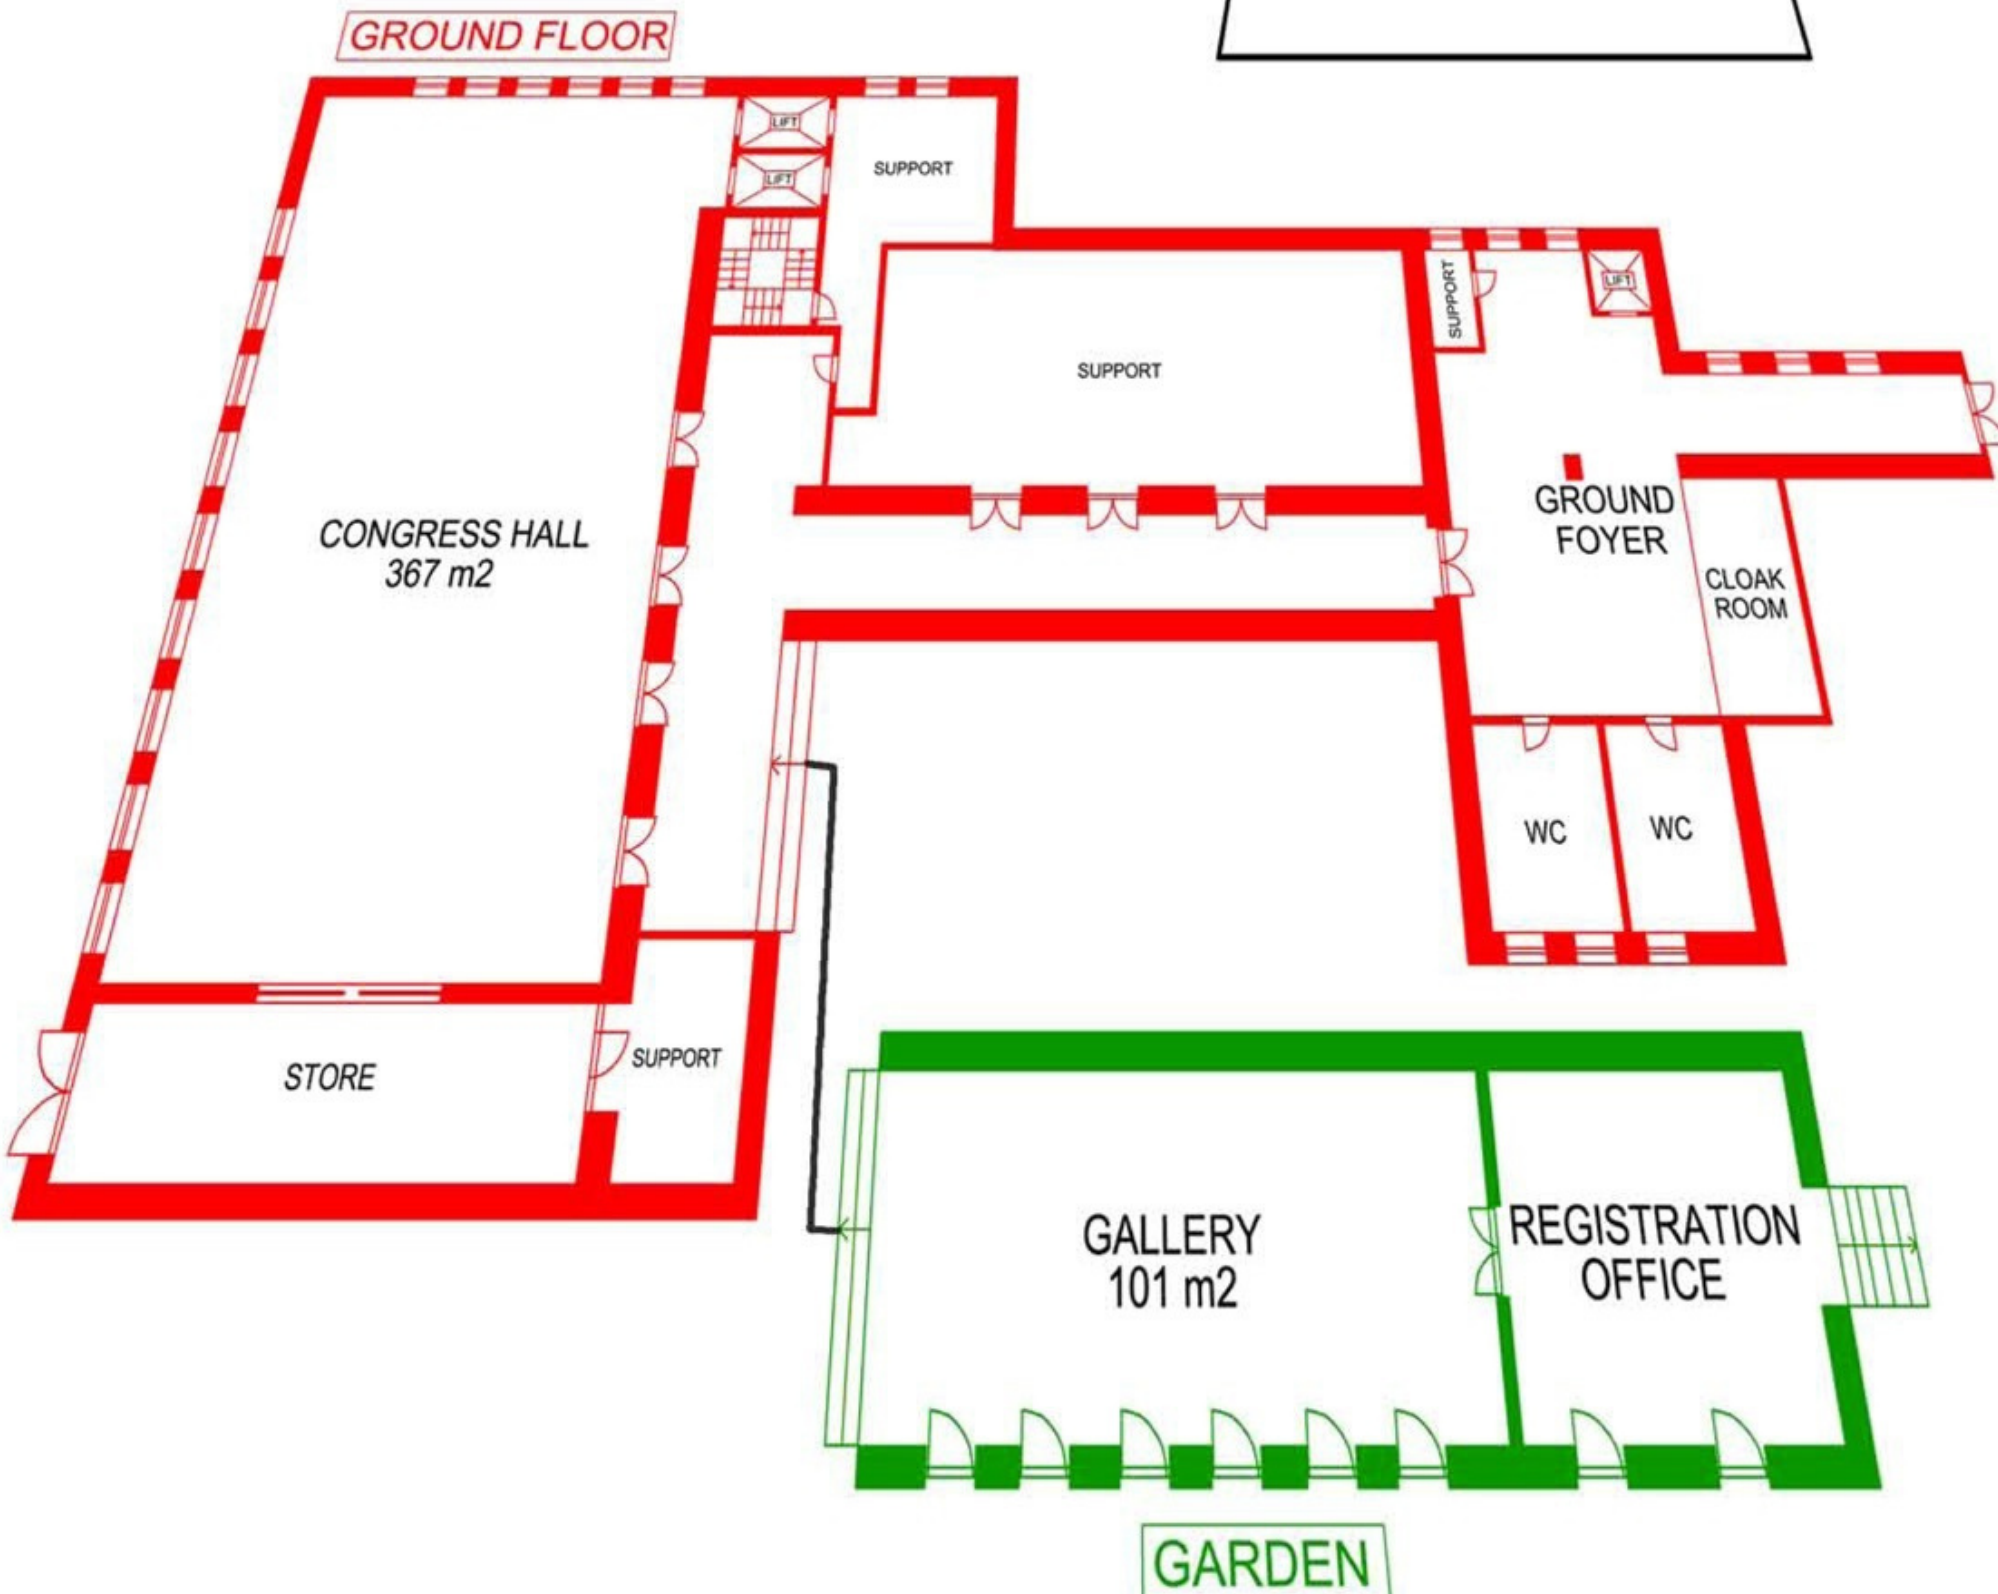

CONGRESS HALL AND GALLERY

Ideal for big events

- INCREDIBLE ACOUSTICS
- 5M HIGH CEILING
- DAYLIGHT
- ACCESS FROM THE DIFFERENT SIDES
- COFFEE BREAK OUTSIDE
- KITCHENS CLOSE TO THE CONFERENCE FACILITIES