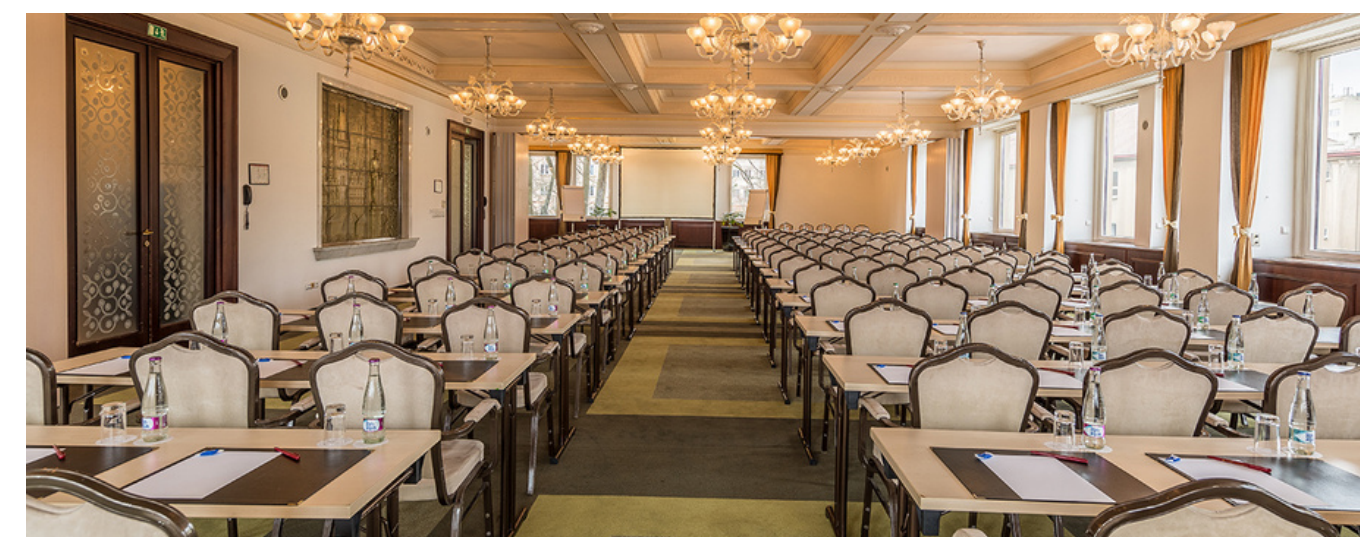

MEETING ROOMS CAPACITIES

	Reception	Theatre	Class room	Board room	Banquet	U-shape	Cabaret	Dimension (m)	Height (m)	Area (m²)
GARDEN+TERRACE	650	x	x	x	200	x	180	26.20 x 20.50	x	500
GROUND FLOOR										
CONGERSS HALL	450	400	240	80	260	80	180	13.70 x 26.90	5.8	367
C.H. with stage	400	360	200	60	220	60	140	13.70 x 26.90	5.8	367
GALLERY	100	x	x	x	x	x	x	15.60 x 6.60		101
MEZZANINE										
CTIRAD	20	15	12	12	12	15	10	4.20 x 6.70	3.57	27
ŠÁRKA	25	25	18	12	24	18	18	5.60 x 7.60	3.52	43
KROK	25	25	18	14	24	18	18	5.60 x 7.60	3.53	40
TETA	29	29	20	14	24	18	18	5.60 x 7.60	3.52	43
KAZI	20	20	12	12	12	15	10	4.90 x 6.90	3.56	27
JITKA	30	25	20	14	24	18	18	6.60 x 7.00	3.45	45
BŘETISLAV	15	12	10	12	10	15	10	4.30 x 7.50	3.55	30
FOYER 1st FLOOR	150							9.20 x 16.00		160
2ND FLOOR										
VLASTA (V)	45	35	25	15	27	25	24	6.60 x 7.60	3.35	50
NEKLAN (N)	45	35	25	15	27	25	24	6.60 x 7.60	3.35	50
N+V	90	70	50	30	55	42	50	6.50 x 15.40	3.35	100
BIVOJ	70	50	40	28	50	30	45	6.50 x 11.40	3.35	75
LIBUŠE (L)	90	90	60	30	60	40	40	7.20 x 13.50	3.35	97
PŘEMYSL (P)	90	90	60	30	60	40	40	7.20 x 13.50	3.35	97
BRUNCVÍK (B)	100	100	85	50	92	55	65	10.10 x 12.25	3.41	115
L+P+B	350	260	180	65	220	80	120	10.40 x 26.65	3.34	309
L+P+B with stage	250	220	140	45	180	50	100	10.40 x 26.65	3.34	309
FOYER 2nd FLOOR	70							7.30 x 10.80		77
14ND FLOOR (TOWER)										
1st Part	40	20	18	16	24	20	20	12.30 x 4.40	3.00	54
2nd Part	40	30	26	16	30	25	20	12.30 x 4.70	3.00	58